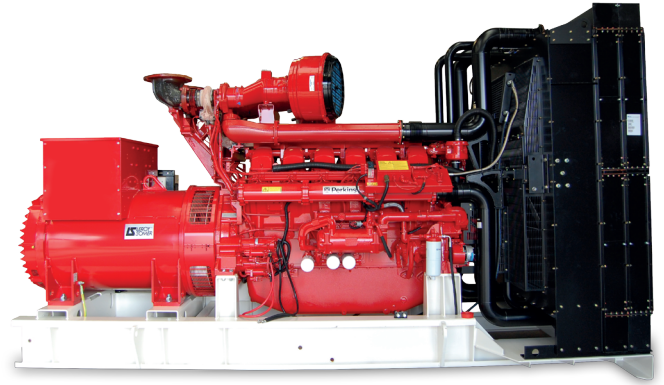

Air Flow

50Hz

60Hz

M³/min Ft³/min M³/min Ft³/min

Combustion Air Flow: 106.0 3743 N/A N/A

Exhaust Gas Flow: 244.0 8616 N/A N/A

**Radiator Cooling:
Air Flow** 1662.0 58692 N/A N/A

*Cooling system designed to operate in high ambient conditions

Alternator Data

Alternator Manufacturer: Leroy Somer

Alternator Model: LSA50.2 M6

Number of Bearings: Single (1)

Insulation Class: H

Total Harmonic Content: <3.5%

Wires: 6

Ingress Protection Rating: IP 23

Excitation System: AREP

Winding Pitch Code: 2/3 - 6S

Perkins manufactures diesel engines and power solutions to the highest levels of performance and reliability. MARAPCO incorporates this engine throughout their full range.

Leroy Somer is a world leader in the manufacturing of power generation, combining quality with performance to produce a market leading alternator for MARAPCO.

Deep Sea Electronics control modules deliver unrivaled functionality and performance. MARAPCO generating sets use this latest technology to its full potential.

Logos and Brands of Perkins, Leroy Somer, ABB & Deep Sea Electronics are registered Trademarks

Cooling & Lubrication

50Hz

60Hz

Liter US/Gal Liter US/Gal

Coolant Capacity: 173.0 45.7 N/A N/A

Lube Oil Capacity: 157.5 41.6 N/A N/A

°C °F °C °F

Exhaust Temperature: 410 770 N/A N/A

Other Information

Generating Set Standards

This generating set meets the following standards: ISO8528, BS4999, BS5514, IEC60034, VDE0530

Warranty

This generator is covered against manufacturing and workmanship defects. Kindly refer to warrant statement for more details.

Picture shown in leaflet may include optional accessories