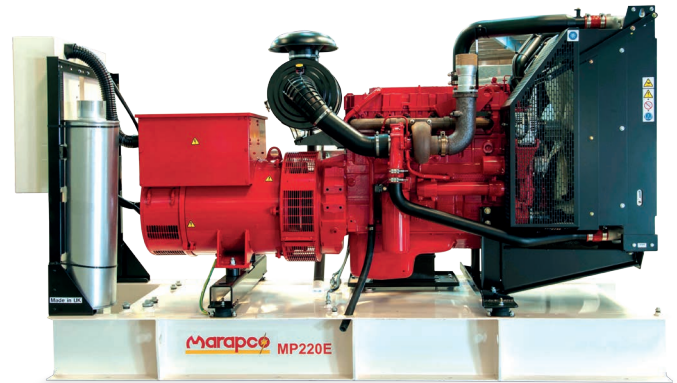

Air Flow

50Hz

60Hz

M³/min Ft³/min M³/min Ft³/min

Combustion Air Flow: 13.2 466.1 N/A N/A

Exhaust Gas Flow: 36.8 1299.5 N/A N/A

Radiator Cooling: Air Flow 164.0 5791.0 N/A N/A

*Cooling system designed to operate in high ambient conditions

Alternator Data

Alternator Manufacturer:	Leroy Somer
Alternator Model:	LSA44.3VL14 | TALO44M
Number of Bearings:	Single (1)
Insulation Class:	H
Total Harmonic Content:	< 5% | < 5%
Wires:	12 | 6
Ingress Protection Rating:	IP 23
Excitation System:	Shunt
Winding Pitch Code:	2/3 - 6

Perkins manufactures diesel engines and power solutions to the highest levels of performance and reliability. MARAPCO incorporates this engine throughout their full range.

Leroy Somer is a world leader in the manufacturing of power generation, combining quality with performance to produce a market leading alternator for MARAPCO.

Deep Sea Electronics control modules deliver unrivaled functionality and performance. MARAPCO generating sets use this latest technology to its full potential.

Logos and Brands of Perkins, Leroy Somer, ABB & Deep Sea Electronics are registered Trademarks

Cooling & Lubrication

50Hz

60Hz

Liter US/Gal Liter US/Gal

Coolant Capacity: 20.5 5.41 N/A N/A

Lube Oil Capacity: 18.0 4.7 N/A N/A

°C °F °C °F

Exhaust Temperature: 550 1022 N/A N/A

Other Information

Generating Set Standards

This generating set meets the following standards: ISO8528, BS4999, BS5514, IEC60034, VDE0530

Warranty

This generator is covered against manufacturing and workmanship defects. Kindly refer to warrant statement for more details.

Picture shown in leaflet may include optional accessories