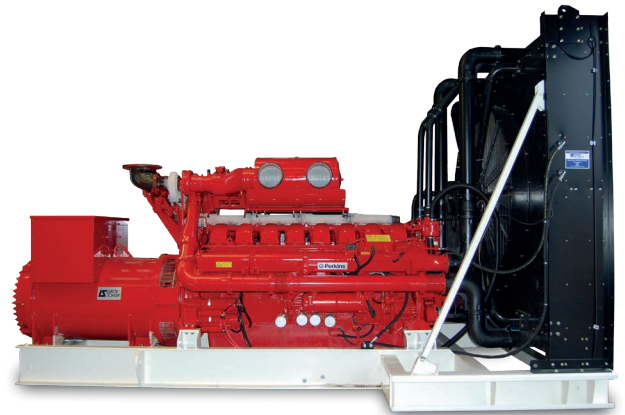

Air Flow 50 Hz 60 Hz

	M³/min	Ft³/min	M³/min	Ft³/min
Combustion Air Flow:	165	5827	N/A	N/A
Exhaust Gas Flow:	400	14125	N/A	N/A
Radiator Cooling Air Flow:	2160	76279	N/A	N/A

*Cooling system designed to operate in high ambient conditions

Alternator Data

Alternator Manufacturer:	Leroy Somer
Alternator Model:	LSA52.3 S5
Number of Bearings:	Single (1)
Insulation Class:	H
Total Harmonic Content:	< 5%
Wires:	6
Ingress Protection Rating:	IP 23
Excitation System:	AREP + PMI
Winding Pitch Code:	2/3 - (n°6S)

Principles

Perkins manufactures diesel engines and power solutions to the highest levels of performance and reliability. MARAPCO incorporates this engine throughout their full range.

Diesel Power

Leroy Somer is a world leader in the manufacturing of power generation, combining quality with performance to produce a market leading alternator for MARAPCO.

Deep Sea Electronics control modules deliver unrivaled functionality and performance. MARAPCO generating sets use this latest technology to its full potential.

Logos and Brands of Perkins, Leroy Somer, ABB & Deep Sea Electronics are Registered Trademarks

Cooling & Lubrication 50 Hz 60 Hz

	Liter	US/Gal	Liter	US/Gal
Coolant Capacity:	385	55.5	N/A	N/A
Lube Oil Capacity:	213	56.3	N/A	N/A

	°C	°F	°C	°F
Exhaust Temperature:	425	797	N/A	N/A

Other Information

Generating Set Standards

This generating set meets the following standards: ISO8528, BS4999, BS5514, IEC60034, VDE0530

Warranty

This generator is covered against manufacturing and workmanship defects. Kindly refer to warranty statement for more details.

Picture shown in leaflet may include optional accessories