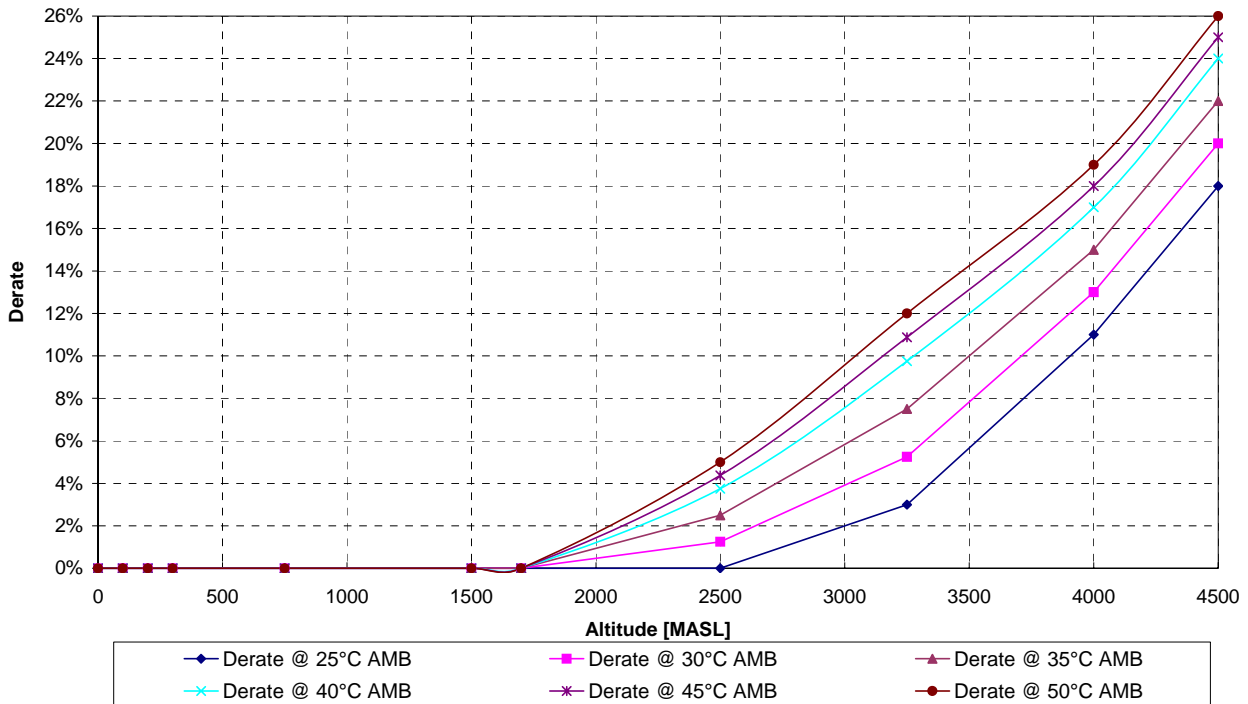

Derate Tables

2500 Series

Diesel Engines

2506A-E15

TAG1, TAG2, TAG3, TAG4

Derate curve 2506 A - E15 TAG 1 500 kVA LOW BSFC

Derate curve 2506 A - E15 TAG 2 550 kVA LOW BSFC

Derate curve 2506 A - E15 TAG 3 450 ekW LOW BSFC

Derate curve 2506 A - E15 TAG 4 500 ekW LOW BSFC

@ Perkins®

Perkins Engines Company Limited
 Peterborough PE1 5NA United Kingdom
 Telephone +44 (0) 1733 583000
 Fax +44 (0) 1733 582240
 www.perkins.com

All information in the document is substantially correct at the time of printing but may be subsequently altered by the company.