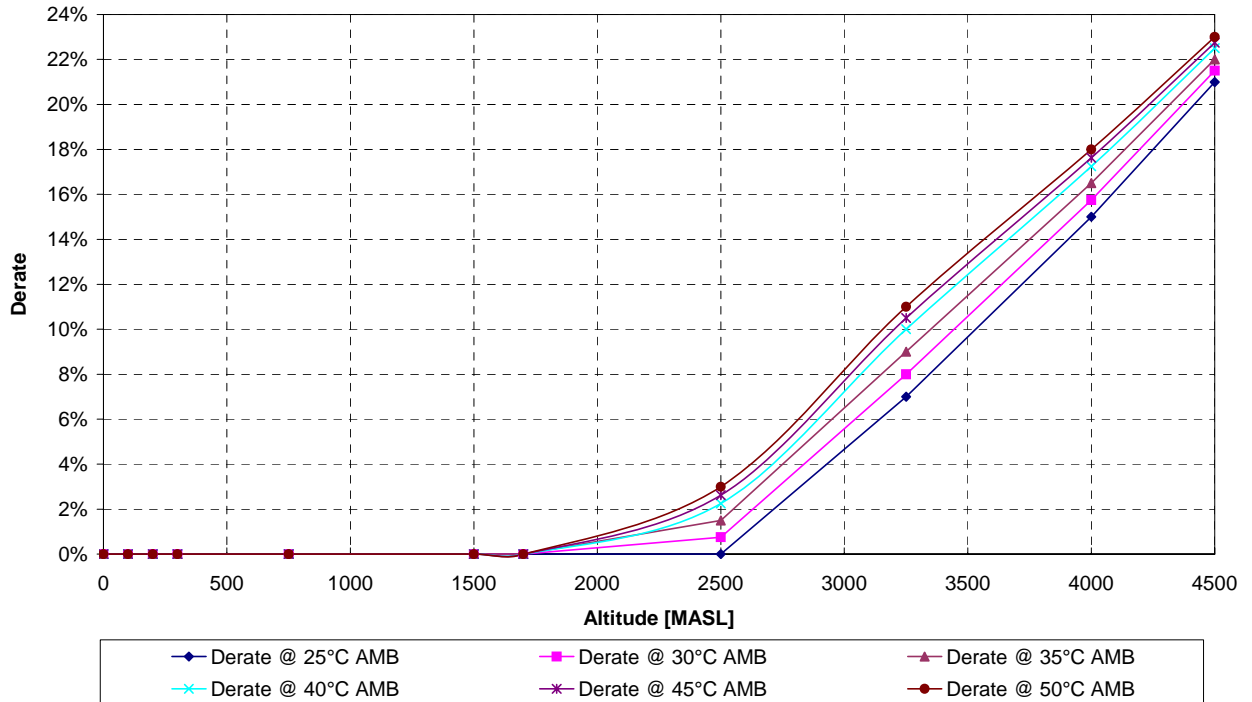

Derate Tables

2500 Series

Diesel Engines

2506A-E15

TAG1, TAG2, TAG3, TAG4

Derate curve 2506 A - E15 TAG 1 500 kVA LOW BSFC

Derate curve 2506 A - E15 TAG 2 550 kVA LOW BSFC

Derate curve 2506 A - E15 TAG 3 450 ekW LOW BSFC

Derate curve 2506 A - E15 TAG 4 500 ekW LOW BSFC

@ Perkins®

Perkins Engines Company Limited
 Peterborough PE1 5NA United Kingdom
 Telephone +44 (0) 1733 583000
 Fax +44 (0) 1733 582240
 www.perkins.com

All information in the document is substantially correct at the time of printing but may be subsequently altered by the company.