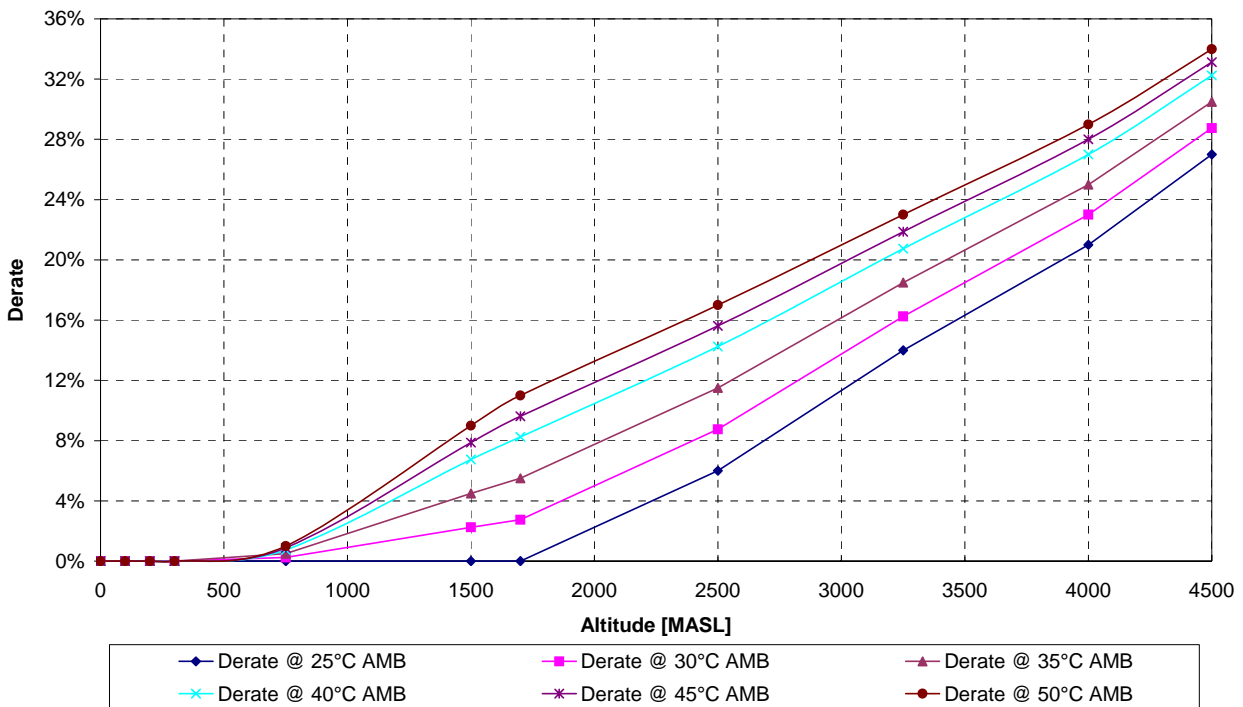

Derate Tables

2500 Series

Diesel Engines

2506A-E15

TAG1, TAG2, TAG3, TAG4

Derate curve 2506 A - E15 TAG 1 500 kVA LOW BSFC

Derate curve 2506 A - E15 TAG 2 550 kVA LOW BSFC

Derate curve 2506 A - E15 TAG 3 450 ekW LOW BSFC

Derate curve 2506 A - E15 TAG 4 500 ekW LOW BSFC

@ Perkins®

Perkins Engines Company Limited
 Peterborough PE1 5NA United Kingdom
 Telephone +44 (0) 1733 583000
 Fax +44 (0) 1733 582240
 www.perkins.com

All information in the document is substantially correct at the time of printing but may be subsequently altered by the company.