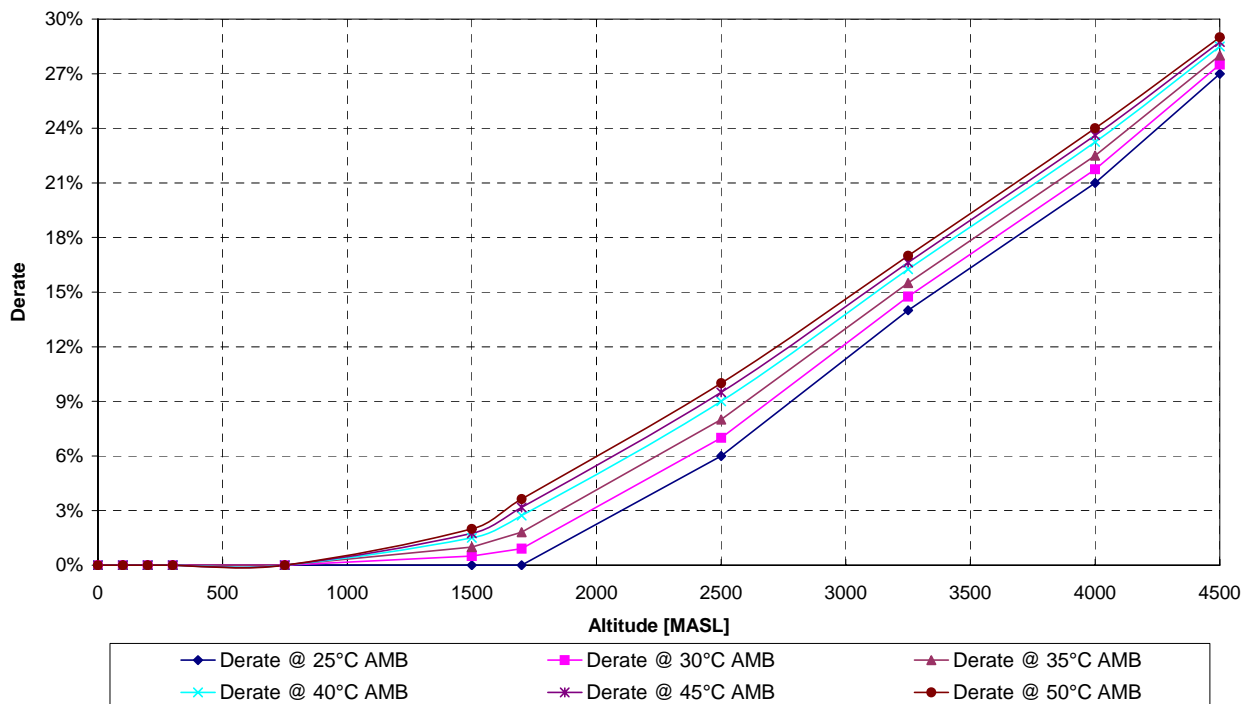

Derate Tables

2500 Series

Diesel Engines

2506A-E15

TAG1, TAG2, TAG3, TAG4

Derate curve 2506 A - E15 TAG 1 500 kVA LOW BSFC

Derate curve 2506 A - E15 TAG 2 550 kVA LOW BSFC

Derate curve 2506 A - E15 TAG 3 450 ekW LOW BSFC

Derate curve 2506 A - E15 TAG 4 500 ekW LOW BSFC

@ Perkins®

Perkins Engines Company Limited
 Peterborough PE1 5NA United Kingdom
 Telephone +44 (0) 1733 583000
 Fax +44 (0) 1733 582240
 www.perkins.com

All information in the document is substantially correct at the time of printing but may be subsequently altered by the company.