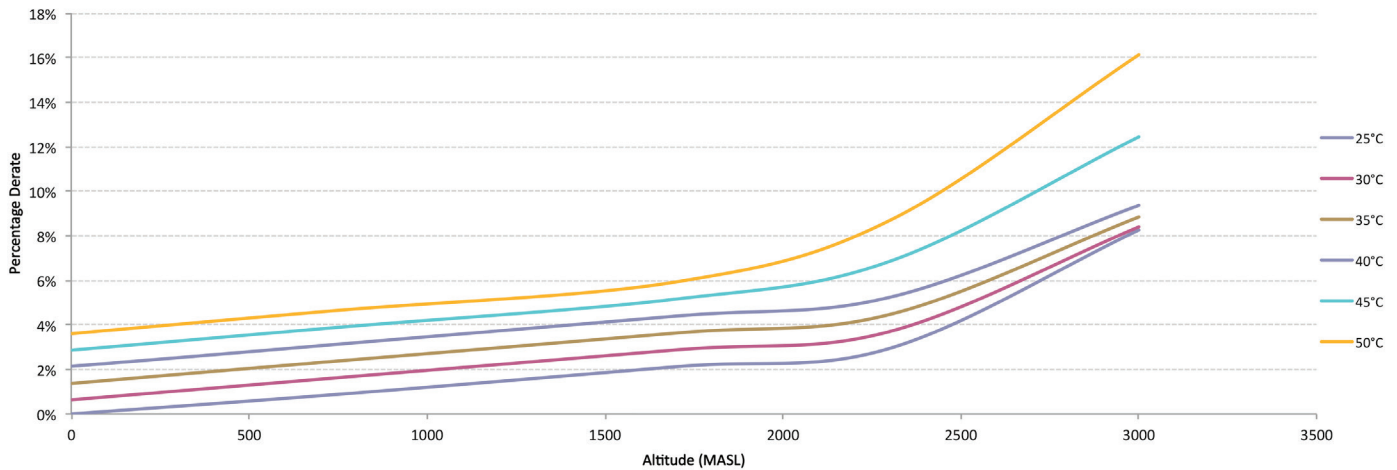

Derate Tables

1506A-E88TAG3

1500

Series

1506A-E88TAG3 @ 1500 rpm

1506A-E88TAG3 @ 1800 rpm